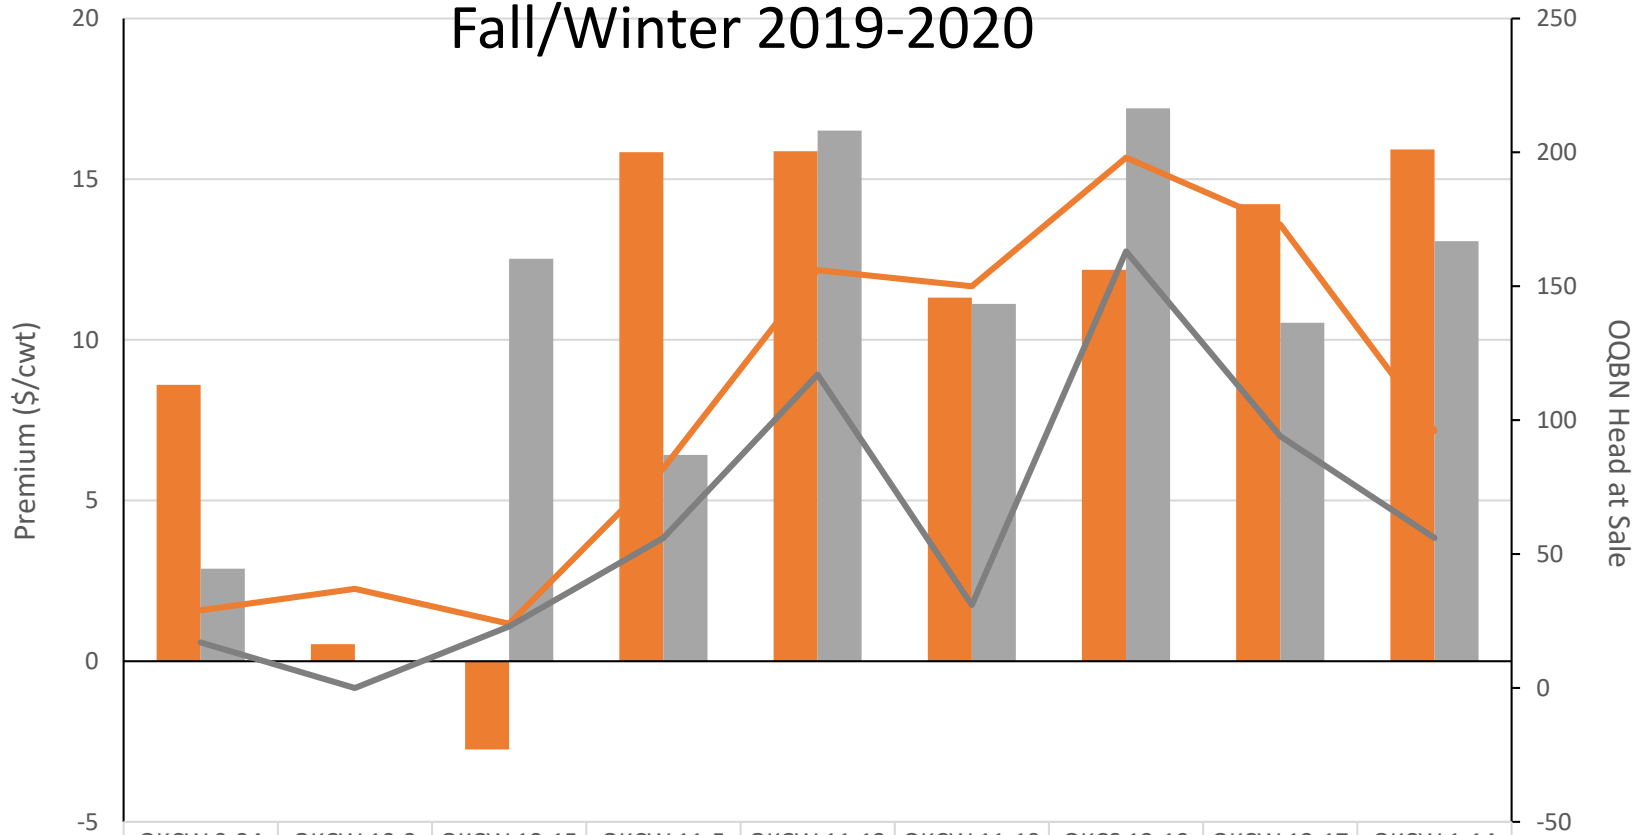

OQBN Premium over Calves Marketed with No Preconditioning (\$/cwt)* All calves, 2011 -2019

*Premiums calculated as difference in weighted average prices at same sale

EXTENSION

2019 OQBN Premiums by Weight Class and Gender

	300-399	400-499	500-599	600-699	700-799	800-899	Average
Steers	4.73	19.52	11.34	10.58	16.19	-2.43	11.48
Heifers	19.58	13.48	9.32	15.20	15.50		12.62

EXTENSION

QQBN Premiums, OKC West Fall/Winter 2019-2020