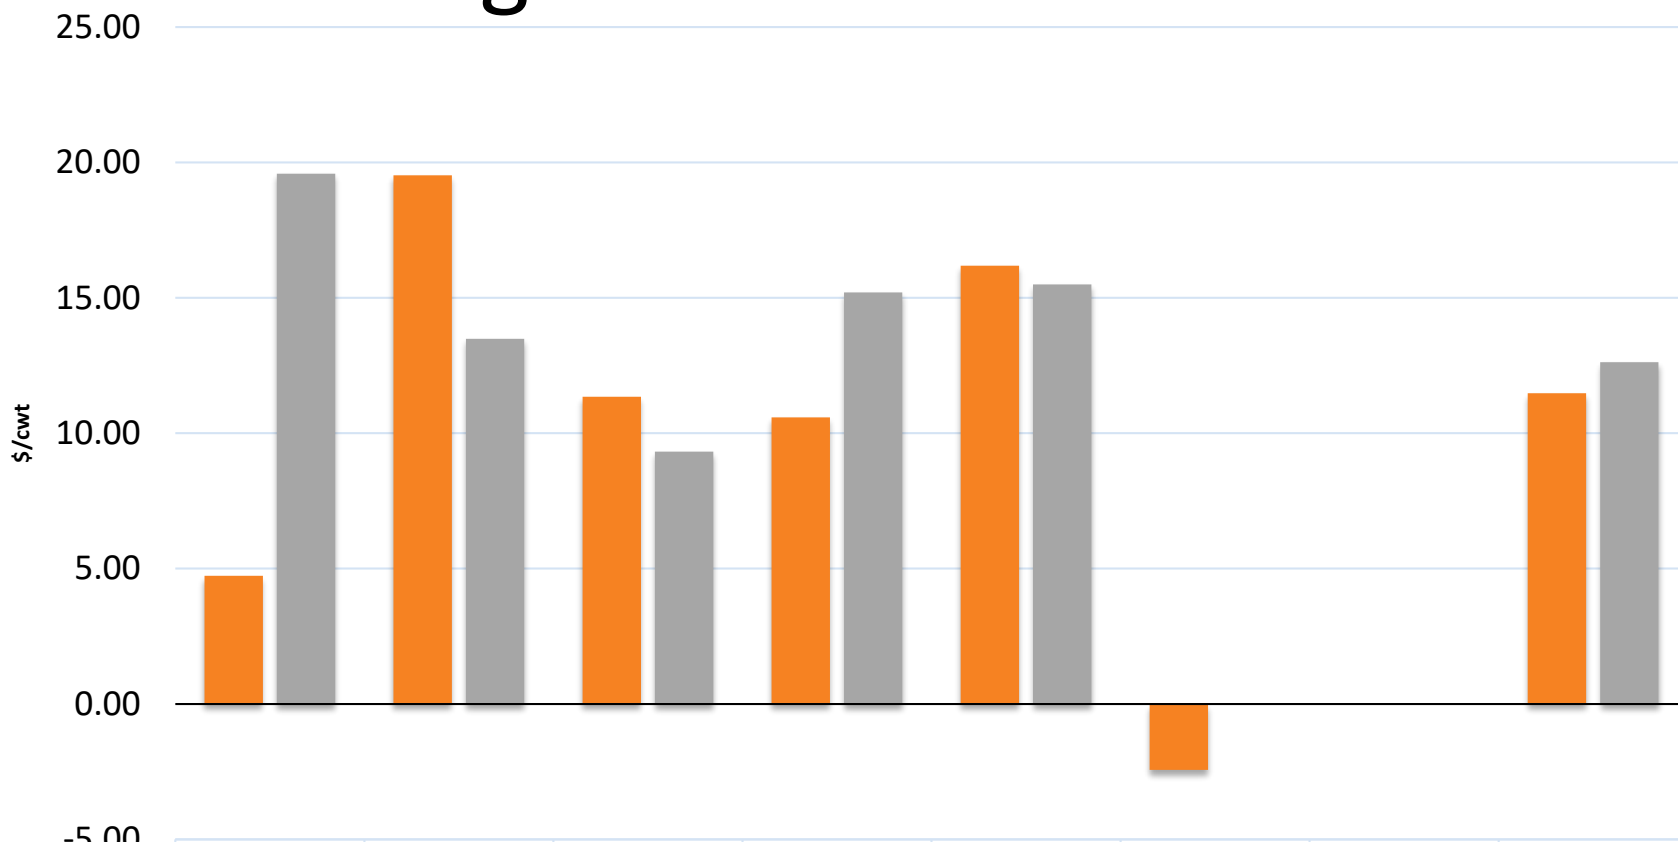

OQBN Premium over Calves Marketed with No Preconditioning (\$/cwt)* All calves, 2011 -2019

*Premiums calculated as difference in weighted average prices at same sale

EXTENSION

2019 OQBN Premiums by Weight Class and Gender

	300-399	400-499	500-599	600-699	700-799	800-899	Average
Steers	4.73	19.52	11.34	10.58	16.19	-2.43	11.48
Heifers	19.58	13.48	9.32	15.20	15.50		12.62

EXTENSION

QQBN Premiums, OKC West Fall/Winter 2019-2020