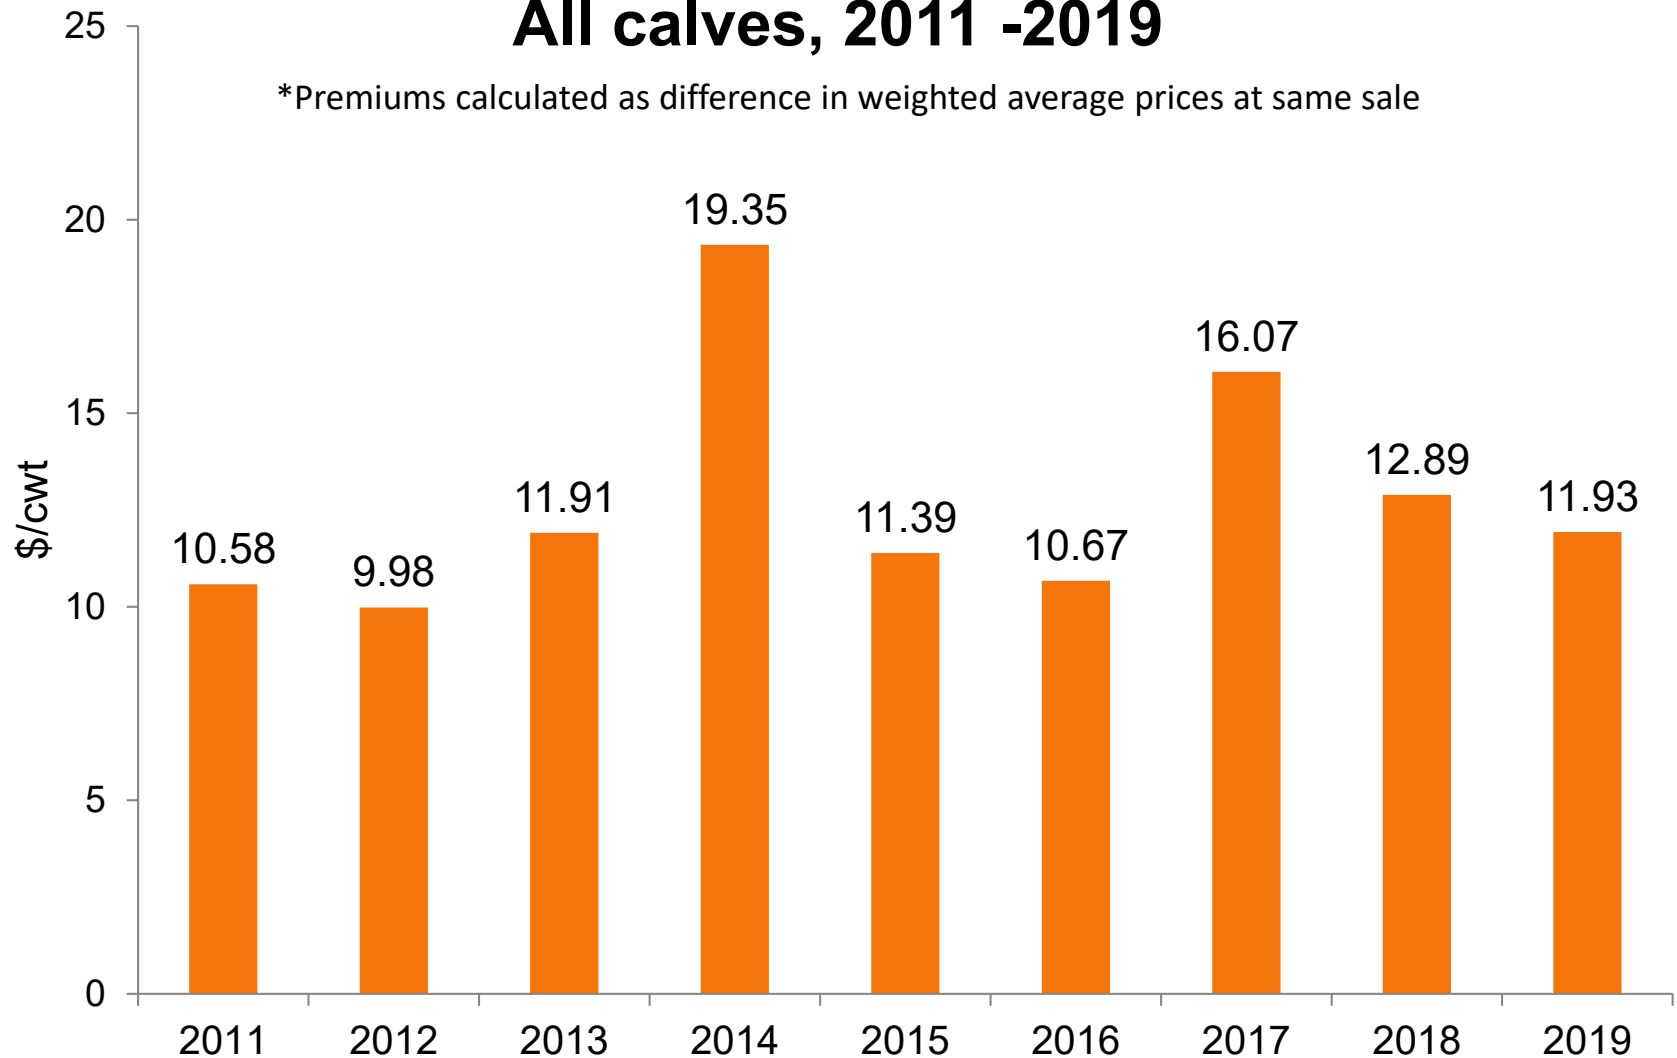

OQBN Premium over Calves Marketed with No Preconditioning (\$/cwt)* All calves, 2011 -2019

*Premiums calculated as difference in weighted average prices at same sale

EXTENSION

2019 OQBN Premiums by Weight Class and Gender

	300-399	400-499	500-599	600-699	700-799	800-899	Average
Steers	4.73	19.52	11.34	10.58	16.19	-2.43	11.48
Heifers	19.58	13.48	9.32	15.20	15.50		12.62

EXTENSION

QQBN Premiums, OKC West Fall/Winter 2019-2020