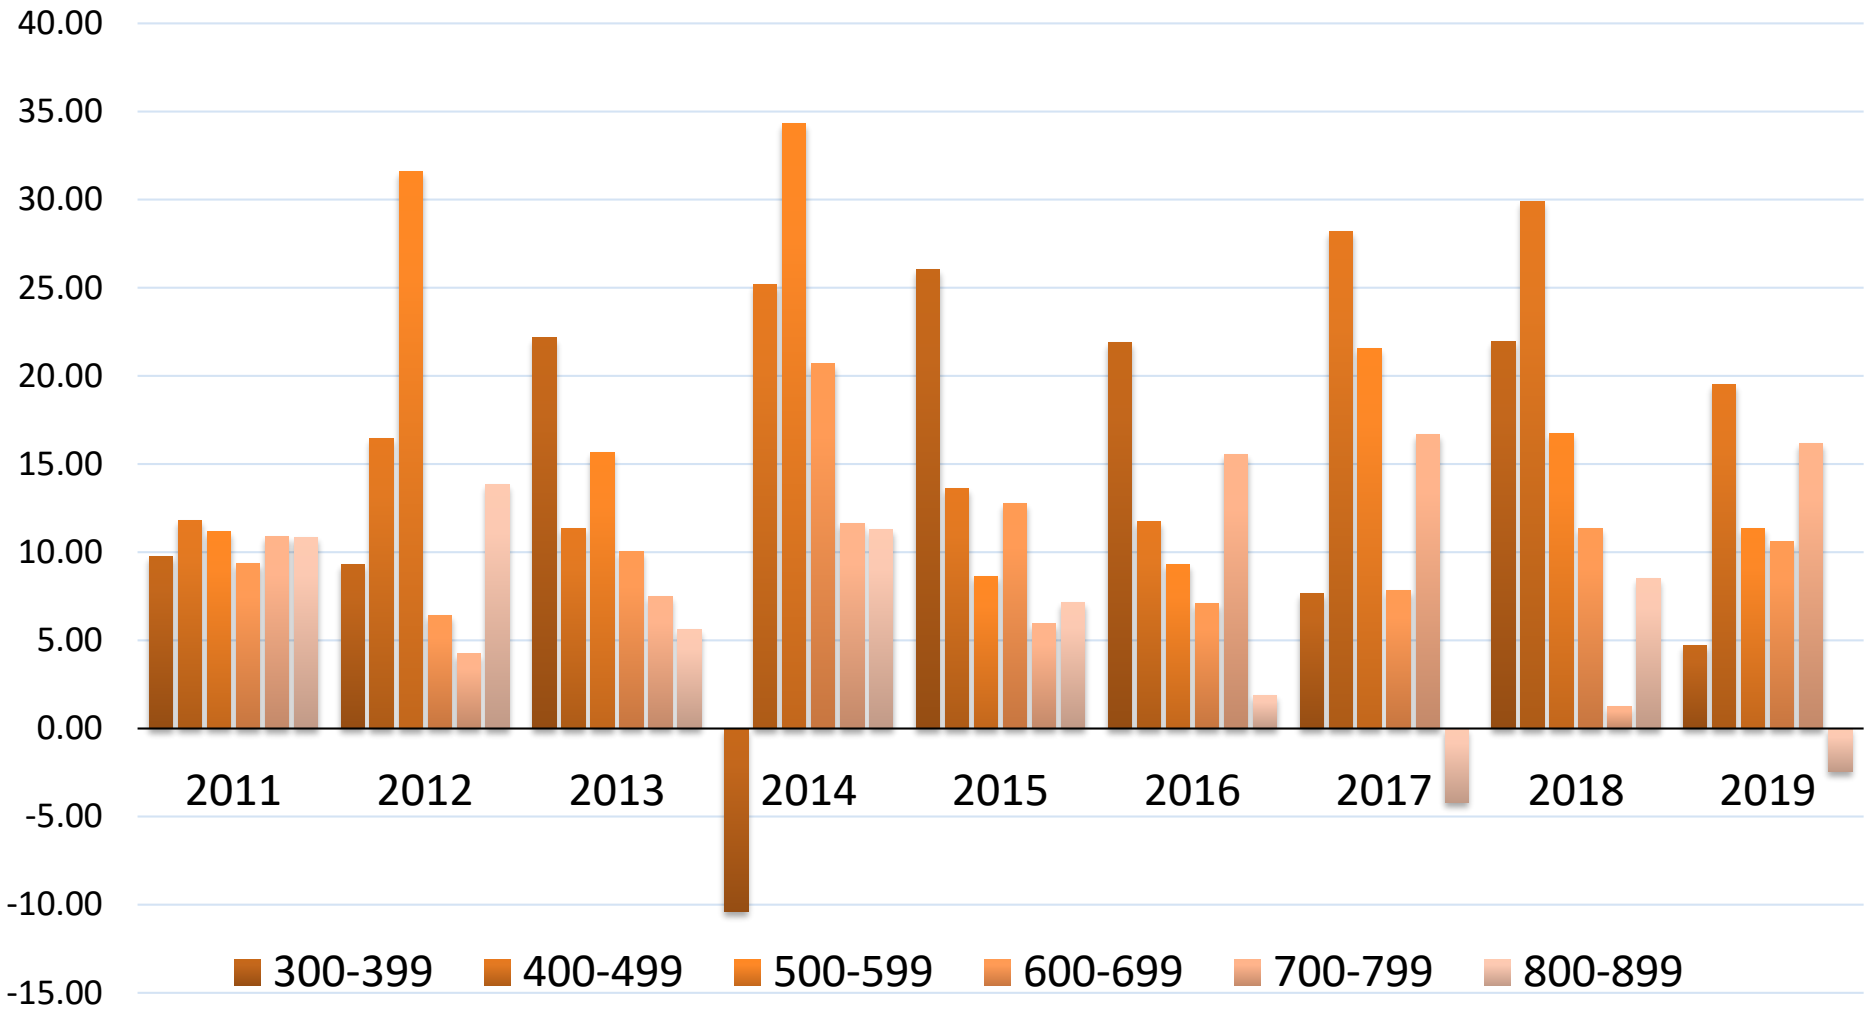

OQBN Steer Premiums by Weight Class and Year, 2011-2019 ($/cwt)

EXTENSION