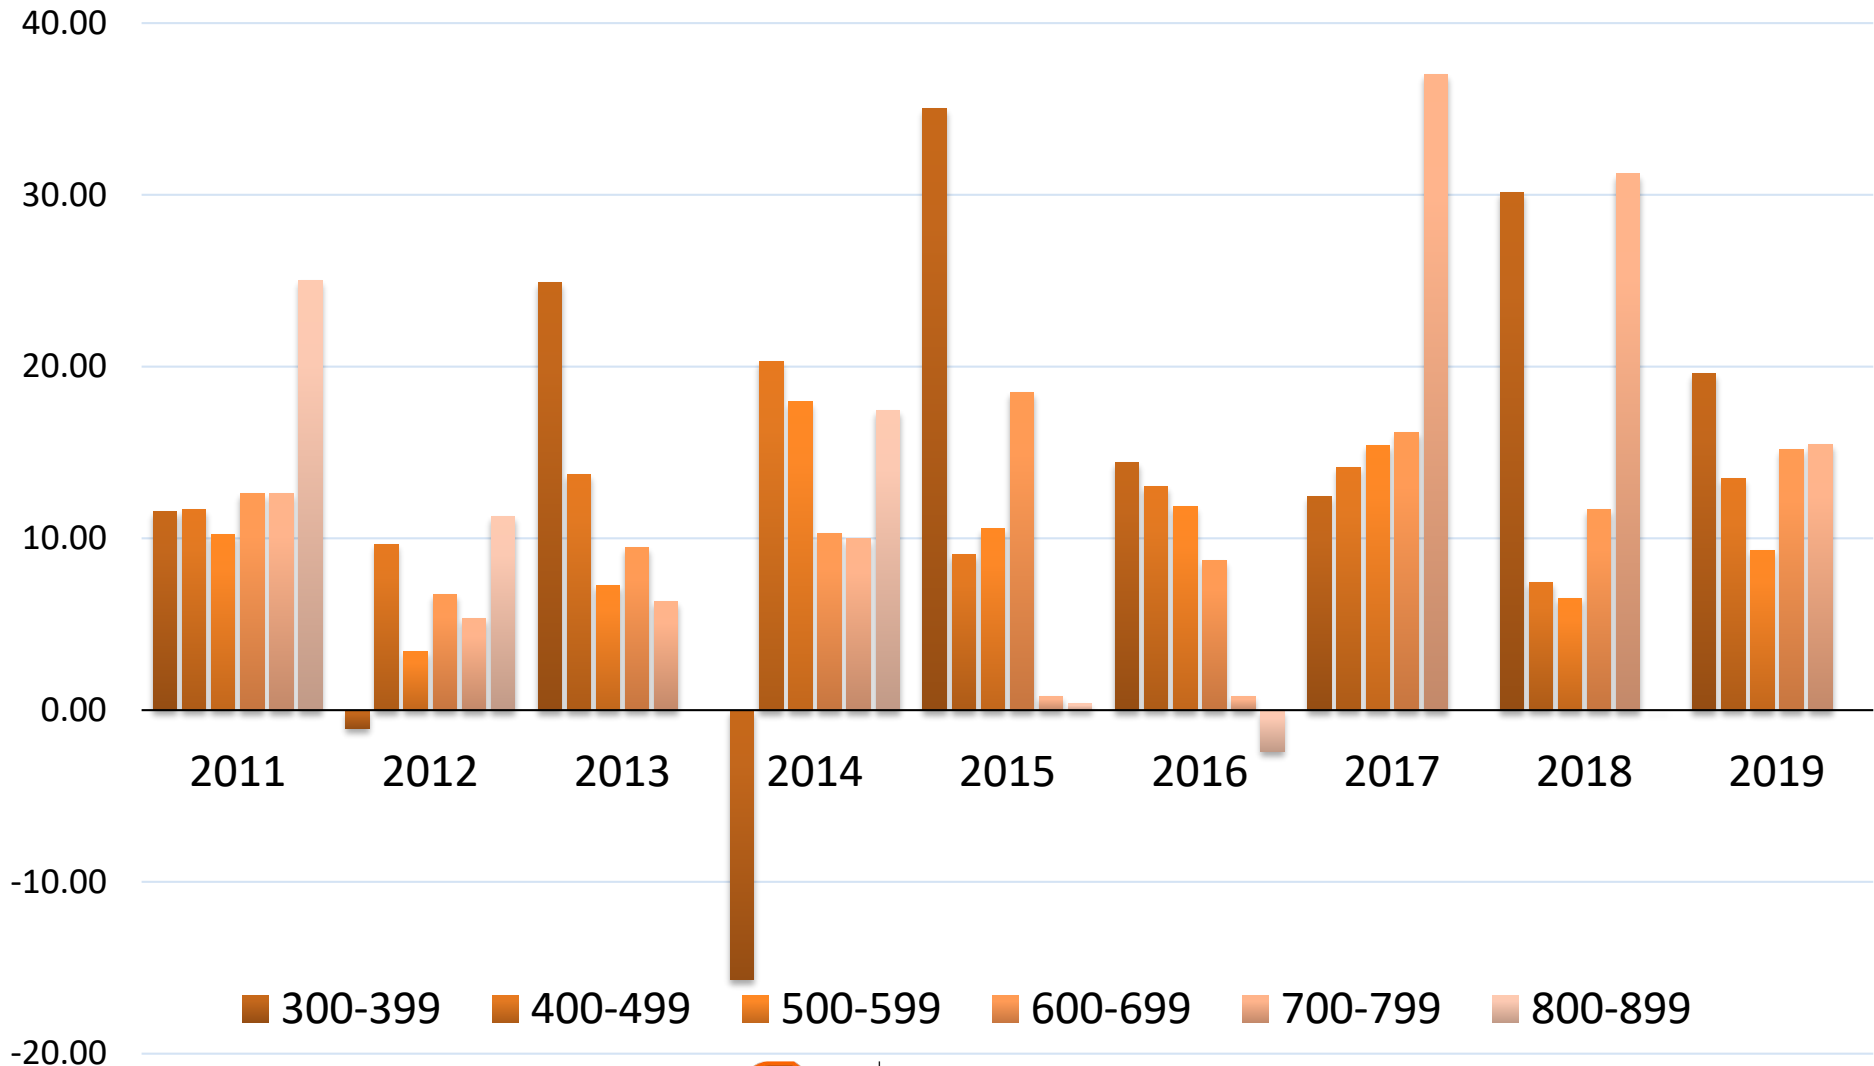

OQBN Heifer Premiums by Weight Class and Year, 2011-2019 ($/cwt)

EXTENSION